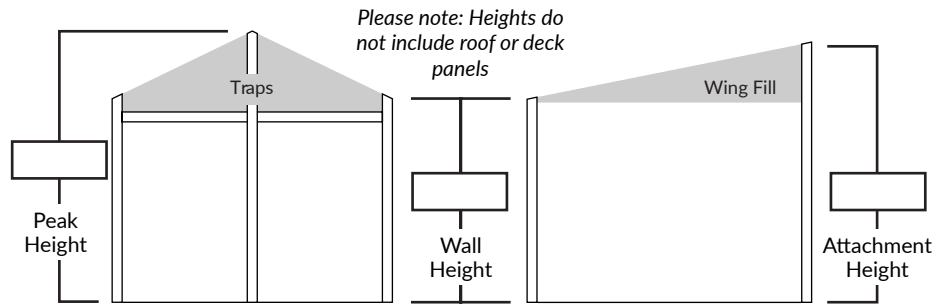

 Pitch Max Height Inc. Roof Panels

Transitions Color	
White	<input type="checkbox"/>

Elements Color	
White	<input type="checkbox"/>
Tan	<input type="checkbox"/>
Two Toned	<input type="checkbox"/>

Inside Color	
<input type="text"/>	

Outside Color	
<input type="text"/>	

NOTE: Windows ALWAYS default to the widest available for the space indicated. Additional openings can be specified (fees associated).

Traps/Wing Fill	
Glass	<input type="checkbox"/>
Solid Vinyl	<input type="checkbox"/>